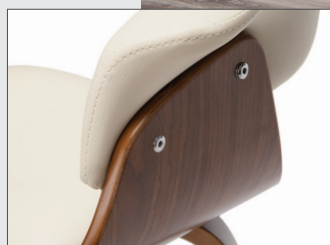

### Bentwood Back

Sits low and provides support

### Round Footrest

For comfort

- Mid century modern 26" high vinyl upholstered stool
- Seat features a vinyl cushion and swivels
- Easy installation
- Felt floor protectors prevent surface scratches and marks
- Backed by our 5 Year Limited Warranty