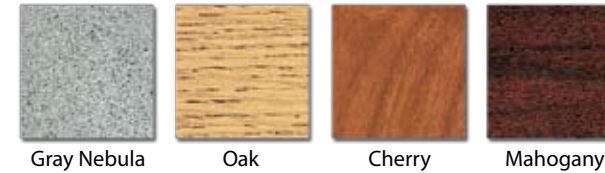

TOP FINISHES