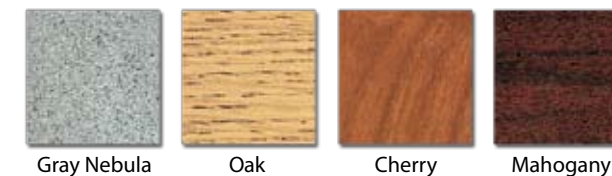

New

Attractive Choices for Meetings and Lunch Rooms!

Multi-Purpose Tables

MT42RD

MT42RD Table and 595 Guest Chairs

Features

Multi-Purpose Contemporary Table

- Powder coat painted silver base
- Sleek black mesh post cover
- 1 ¼" thick hi-pressure laminate top for durability
- Strong, lightweight honeycomb core
- Protective T-molded edge banding
- Nylon leveling glide
- Twin wheel casters optional

TOP FINISHES

Gray Nebula

Oak

Cherry

Mahogany

MT36RD

MT36SQ

Optional casters