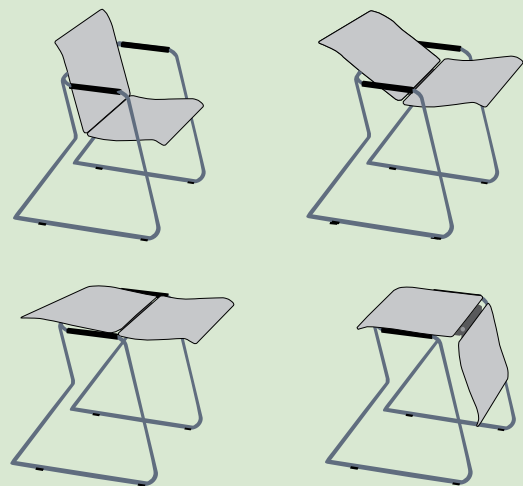

New

Convert a Chair to a Table to a Chair.

CHABLE™ Multi-Purpose

Make the most of your budget.

Get two items/two uses for the price of one.

Features

CHABLE™

- Converts from a chair to a table
- Easy one hand converting
- Chrome plated 12 gauge steel frame
- Stacks up to 8 high in chair position
- Tough polypropylene extra wide seat and back
- Built-in floor glides
- Fully assembled

Easy one hand converting.

355 PLASTIC COLORS

From a Chair → to a Table!

OFM, Inc.

Dimensions

Model 355

Seat size: 21" W x 16"D

Back size: 21" W x 18"D

Seat Height: 17.5"

Overall Width: 27"

Overall Depth: 26"

Overall Height: 34.75"

Chable stacks 8 high